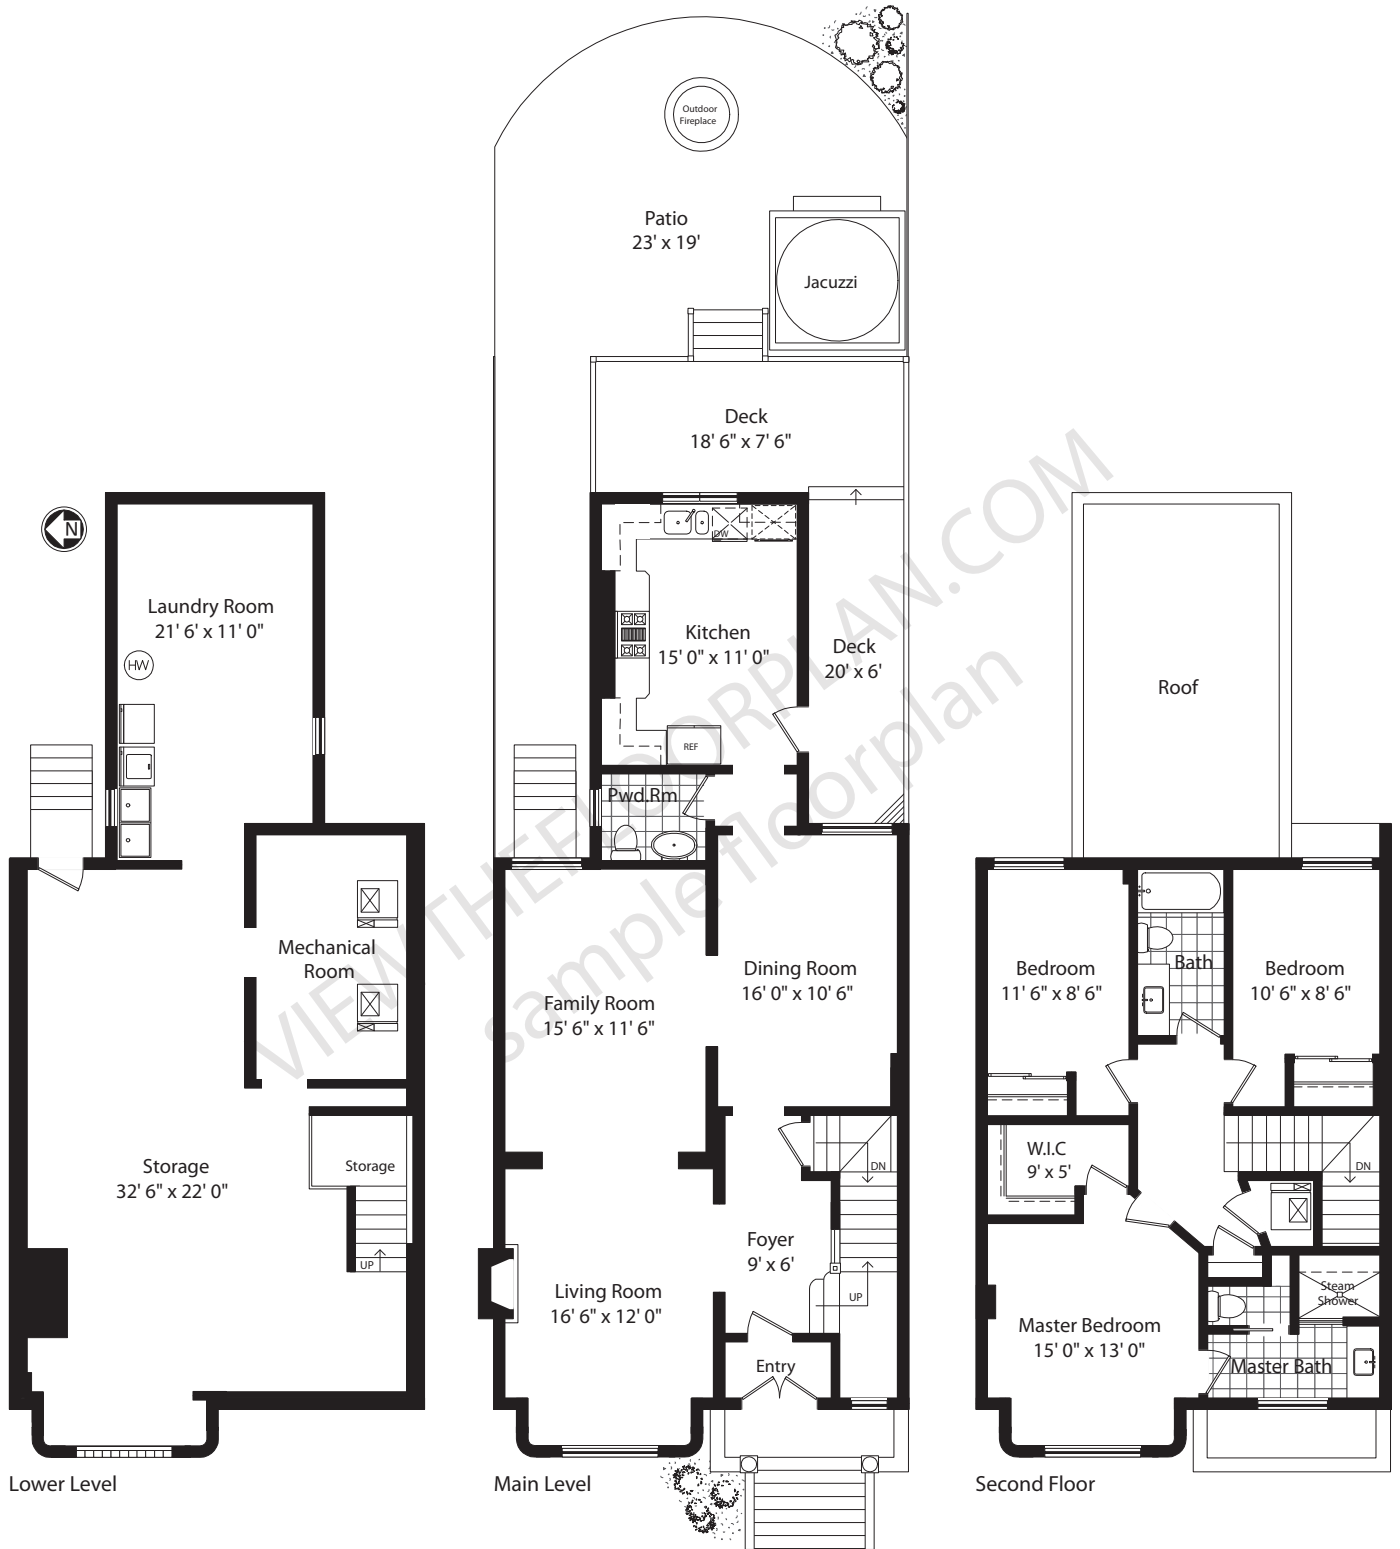

# TYPICAL PLAN A FLOOR PLAN Prices starting at \$95.00

2103 N. Roberts Avenue Chicago, IL

Viewthefloorplan.com ©2011

All dimensions and features are approximate. Visual representation. Marketing purposes only.